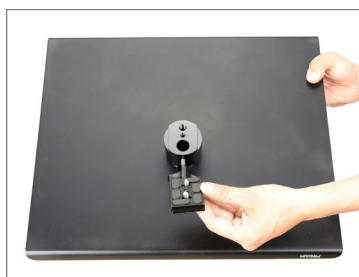

Laptop Workstation Setup

- Align the four holes of the laptop workstation with the C-stand adapter holes and screw them together.

Note: The C-stand adapter is attached to the bottom of the laptop workstation.

- Use the Allen key to connect the screws on the top side to the adapter at the bottom and then tighten the adapter knob.

- Mount the laptop workstation on a c-stand and tighten the adapter knob to secure it properly.

Note: Laptop Workstation can be connected in different ways: to a tripod ball head via the 1/4" -20 thread, to the base of your tripod via the 3/8"-16 thread, to a light stand, c-stand, arms via the 5/8" Baby Junior Pin.

- Attach the quick release plate to the c-stand adapter and secure it using the Allen Key.

- Mount the laptop workstation on the tripod ball head and secure it with the knob, as shown in the images.

- Image showing the laptop mat being fitted to a workstation.

Note: The nonslip mat sits on your laptop workstation, providing an anti-slip, anti-scratch surface for electronics and more. In addition, its heat-dispersing air channels help to conduct heat away from laptops and other hot-running electronic devices.